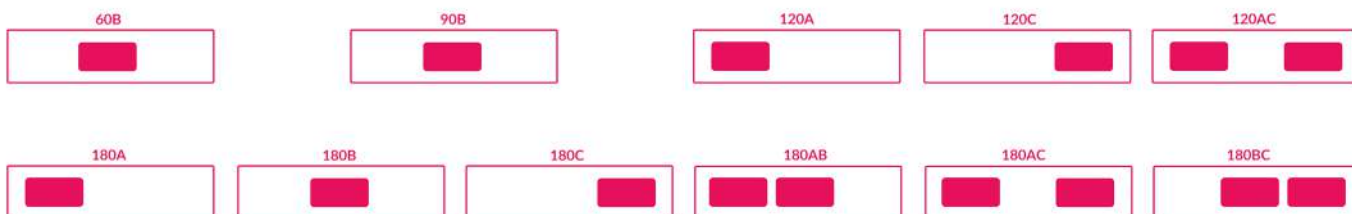

Encimera / Countertop

CARGAS/Loads

LCA - CV-20 Km 6 - 12200 Onda (Castellón)

INFORMACIÓN CLIENTE/Customer information

0034 635 365 620 - info@arp-bath.com