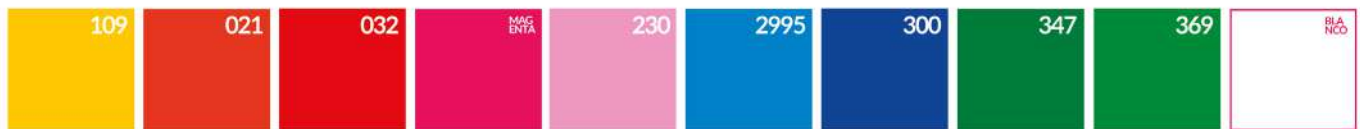

Espejos / Mirrors

30x60cm

40x50cm

60x60cm

50x150cm

Platos de ducha / Shower Trays

P2
1 ó 2 colores/1 or 2 colors
Interior/Inside Exterior/Outside

P4
1 ó 2 colores/1 or 2 colors
Interior/Inside Exterior/Outside

P5
1, 2 ó 3 colores/1, 2 or 3 colors
Interior/Inside Exterior/Outside Centro/Center

P6
1 ó 2 colores/1 or 2 colors
Interior/Inside Exterior/Outside

P3
Monocolor

P7
Monocolor

P1
Monocolor

Tamaño Plato/Shower tray size