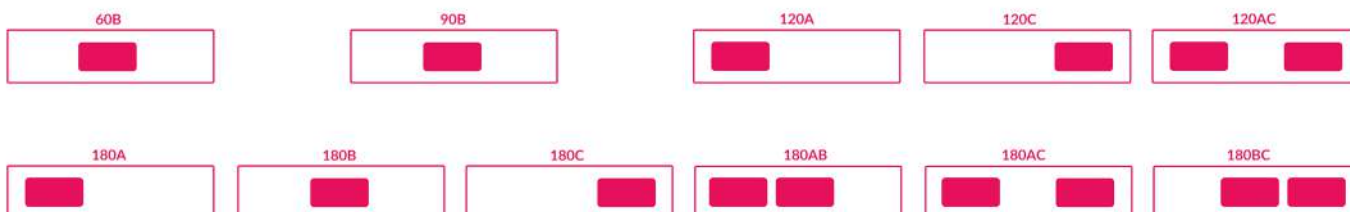

Encimera / Countertop

CARGAS/Loads

LCA - CV-20 Km 6 - 12200 Onda (Castellón)

INFORMACIÓN CLIENTE/Customer information

0034 635 365 620 - info@arp-bath.com